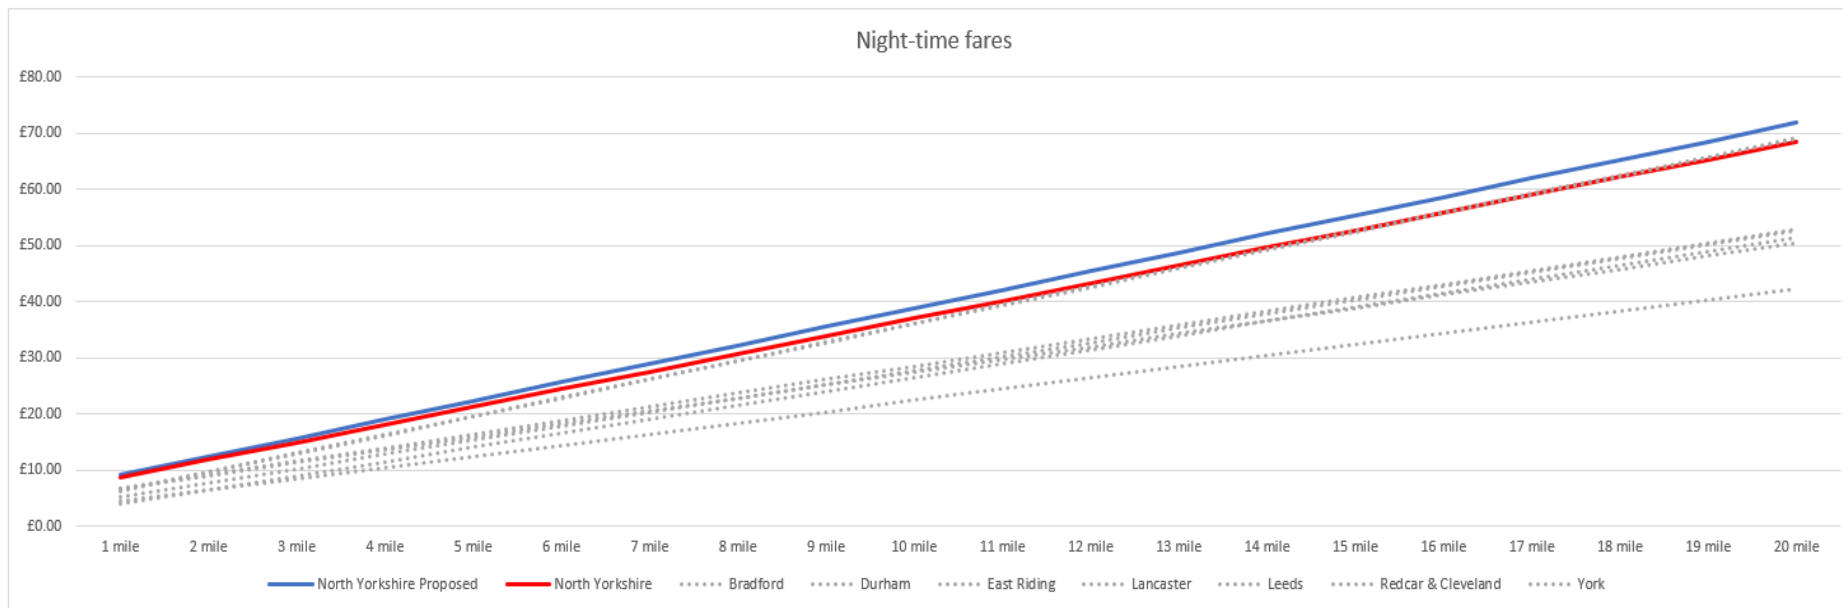

1 mile	2 mile	3 mile	4 mile	5 mile	6 mile	7 mile	8 mile	9 mile	10 mile	11 mile	12 mile	13 mile	14 mile	15 mile	16 mile	17 mile	18 mile	19 mile	20 mile
North Yorkshire Proposed	£9.08	£12.39	£15.70	£19.00	£22.31	£25.62	£28.93	£32.23	£35.54	£38.85	£42.15	£45.46	£48.77	£52.08	£55.38	£58.69	£62.00	£65.31	£68.61	£71.92
North Yorkshire	£8.66	£11.81	£14.96	£18.11	£21.26	£24.41	£27.56	£30.71	£33.86	£37.01	£40.16	£43.31	£46.46	£49.61	£52.76	£55.91	£59.06	£62.21	£65.36	£68.51
Bradford	£4.40	£6.40	£8.40	£10.40	£12.40	£14.40	£16.40	£18.40	£20.40	£22.40	£24.40	£26.40	£28.40	£30.40	£32.40	£34.40	£36.40	£38.40	£40.40	£42.40
Durham	£6.30	£9.60	£12.90	£16.20	£19.50	£22.80	£26.10	£29.40	£32.70	£36.00	£39.30	£42.60	£45.90	£49.20	£52.50	£55.80	£59.10	£62.40	£65.70	£69.00
East Riding	£5.25	£7.75	£10.25	£12.75	£15.25	£17.75	£20.25	£22.75	£25.25	£27.75	£30.25	£32.75	£35.25	£37.75	£40.25	£42.75	£45.25	£47.75	£50.25	£52.75
Lancaster	£6.45	£9.75	£13.05	£16.35	£19.65	£22.95	£26.25	£29.55	£32.85	£36.15	£39.45	£42.75	£46.05	£49.35	£52.65	£55.95	£59.25	£62.55	£65.85	£69.15
Leeds	£6.71	£9.01	£11.31	£13.61	£15.91	£18.21	£20.51	£22.81	£25.11	£27.41	£29.72	£32.02	£34.32	£36.62	£38.92	£41.22	£43.52	£45.82	£48.12	£50.42
Redcar & Cleveland	£4.00	£6.50	£9.00	£11.50	£14.00	£16.50	£19.00	£21.50	£24.00	£26.50	£29.00	£31.50	£34.00	£36.50	£39.00	£41.50	£44.00	£46.50	£49.00	£51.50
York	£6.66	£9.09	£11.52	£13.95	£16.38	£18.81	£21.25	£23.68	£26.11	£28.54	£30.97	£33.40	£35.83	£38.26	£40.69	£43.12	£45.55	£47.99	£50.42	£52.85