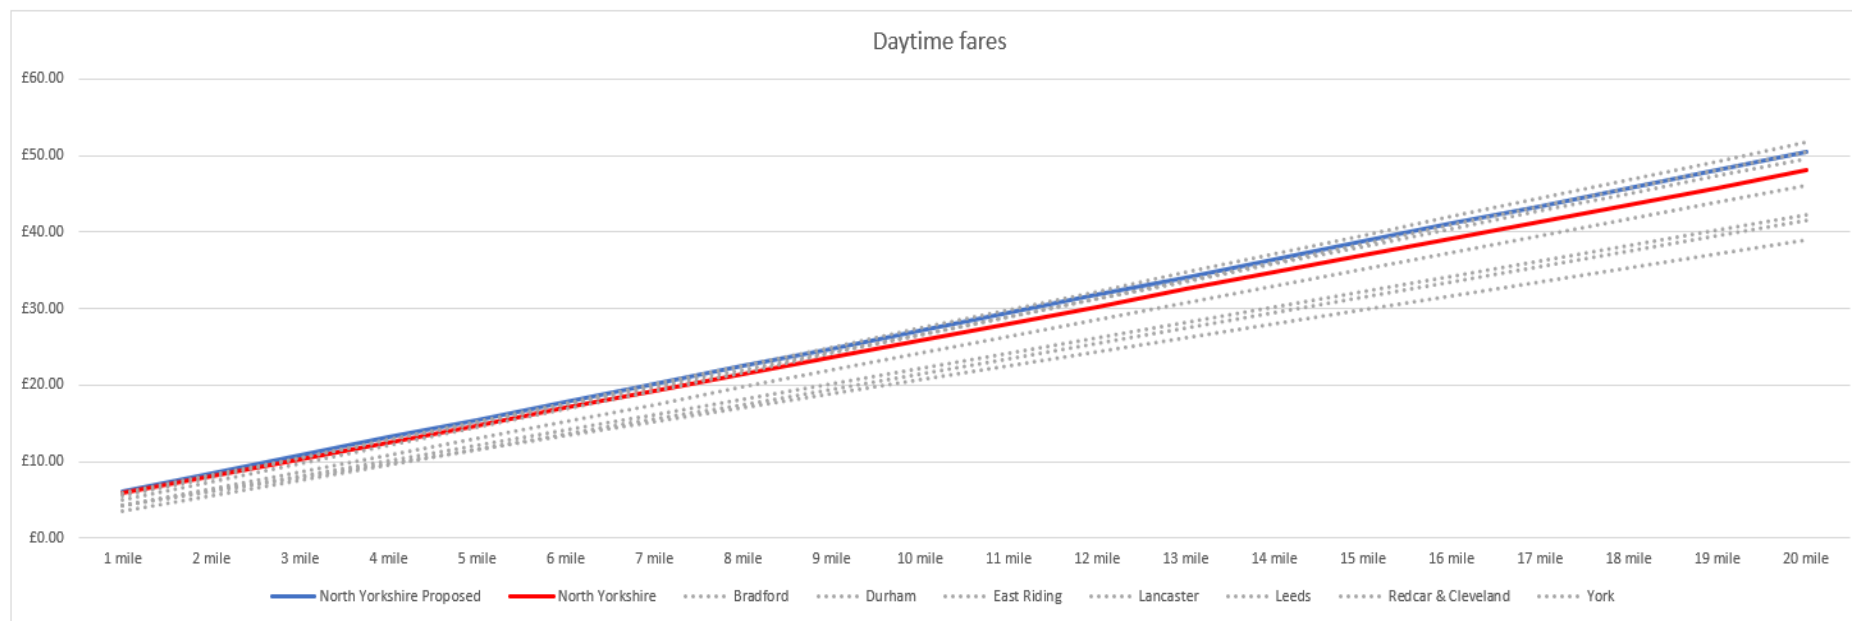

Fare comparisons (April 2026) – Daytime fares

	1 mile	2 mile	3 mile	4 mile	5 mile	6 mile	7 mile	8 mile	9 mile	10 mile	11 mile	12 mile	13 mile	14 mile	15 mile	16 mile	17 mile	18 mile	19 mile	20 mile
North Yorkshire Proposed	£6.15	£8.48	£10.81	£13.14	£15.47	£17.80	£20.14	£22.47	£24.80	£27.13	£29.46	£31.79	£34.12	£36.45	£38.78	£41.12	£43.45	£45.78	£48.11	£50.44
North Yorkshire	£5.86	£8.08	£10.30	£12.52	£14.74	£16.96	£19.18	£21.40	£23.62	£25.84	£28.06	£30.28	£32.50	£34.72	£36.94	£39.16	£41.38	£43.60	£45.82	£48.04
Bradford	£4.23	£6.07	£7.90	£9.73	£11.57	£13.40	£15.23	£17.07	£18.90	£20.73	£22.57	£24.40	£26.23	£28.07	£29.90	£31.73	£33.57	£35.40	£37.23	£39.07
Durham	£4.90	£7.30	£9.70	£12.10	£14.50	£16.90	£19.30	£21.70	£24.10	£26.50	£28.90	£31.30	£33.70	£36.10	£38.50	£40.90	£43.30	£45.70	£48.10	£50.50
East Riding	£4.18	£6.18	£8.18	£10.18	£12.18	£14.18	£16.18	£18.18	£20.18	£22.18	£24.18	£26.18	£28.18	£30.18	£32.18	£34.18	£36.18	£38.18	£40.18	£42.18
Lancaster	£4.30	£6.50	£8.70	£10.90	£13.10	£15.30	£17.50	£19.70	£21.90	£24.10	£26.30	£28.50	£30.70	£32.90	£35.10	£37.30	£39.50	£41.70	£43.90	£46.10
Leeds	£5.91	£8.21	£10.52	£12.82	£15.12	£17.42	£19.72	£22.02	£24.32	£26.62	£28.92	£31.22	£33.52	£35.82	£38.12	£40.42	£42.72	£45.03	£47.33	£49.63
Redcar & Cleveland	£3.50	£5.50	£7.50	£9.50	£11.50	£13.50	£15.50	£17.50	£19.50	£21.50	£23.50	£25.50	£27.50	£29.50	£31.50	£33.50	£35.50	£37.50	£39.50	£41.50
York	£5.53	£7.96	£10.39	£12.83	£15.26	£17.69	£20.12	£22.55	£24.98	£27.41	£29.84	£32.27	£34.70	£37.14	£39.57	£42.00	£44.43	£46.86	£49.29	£51.72